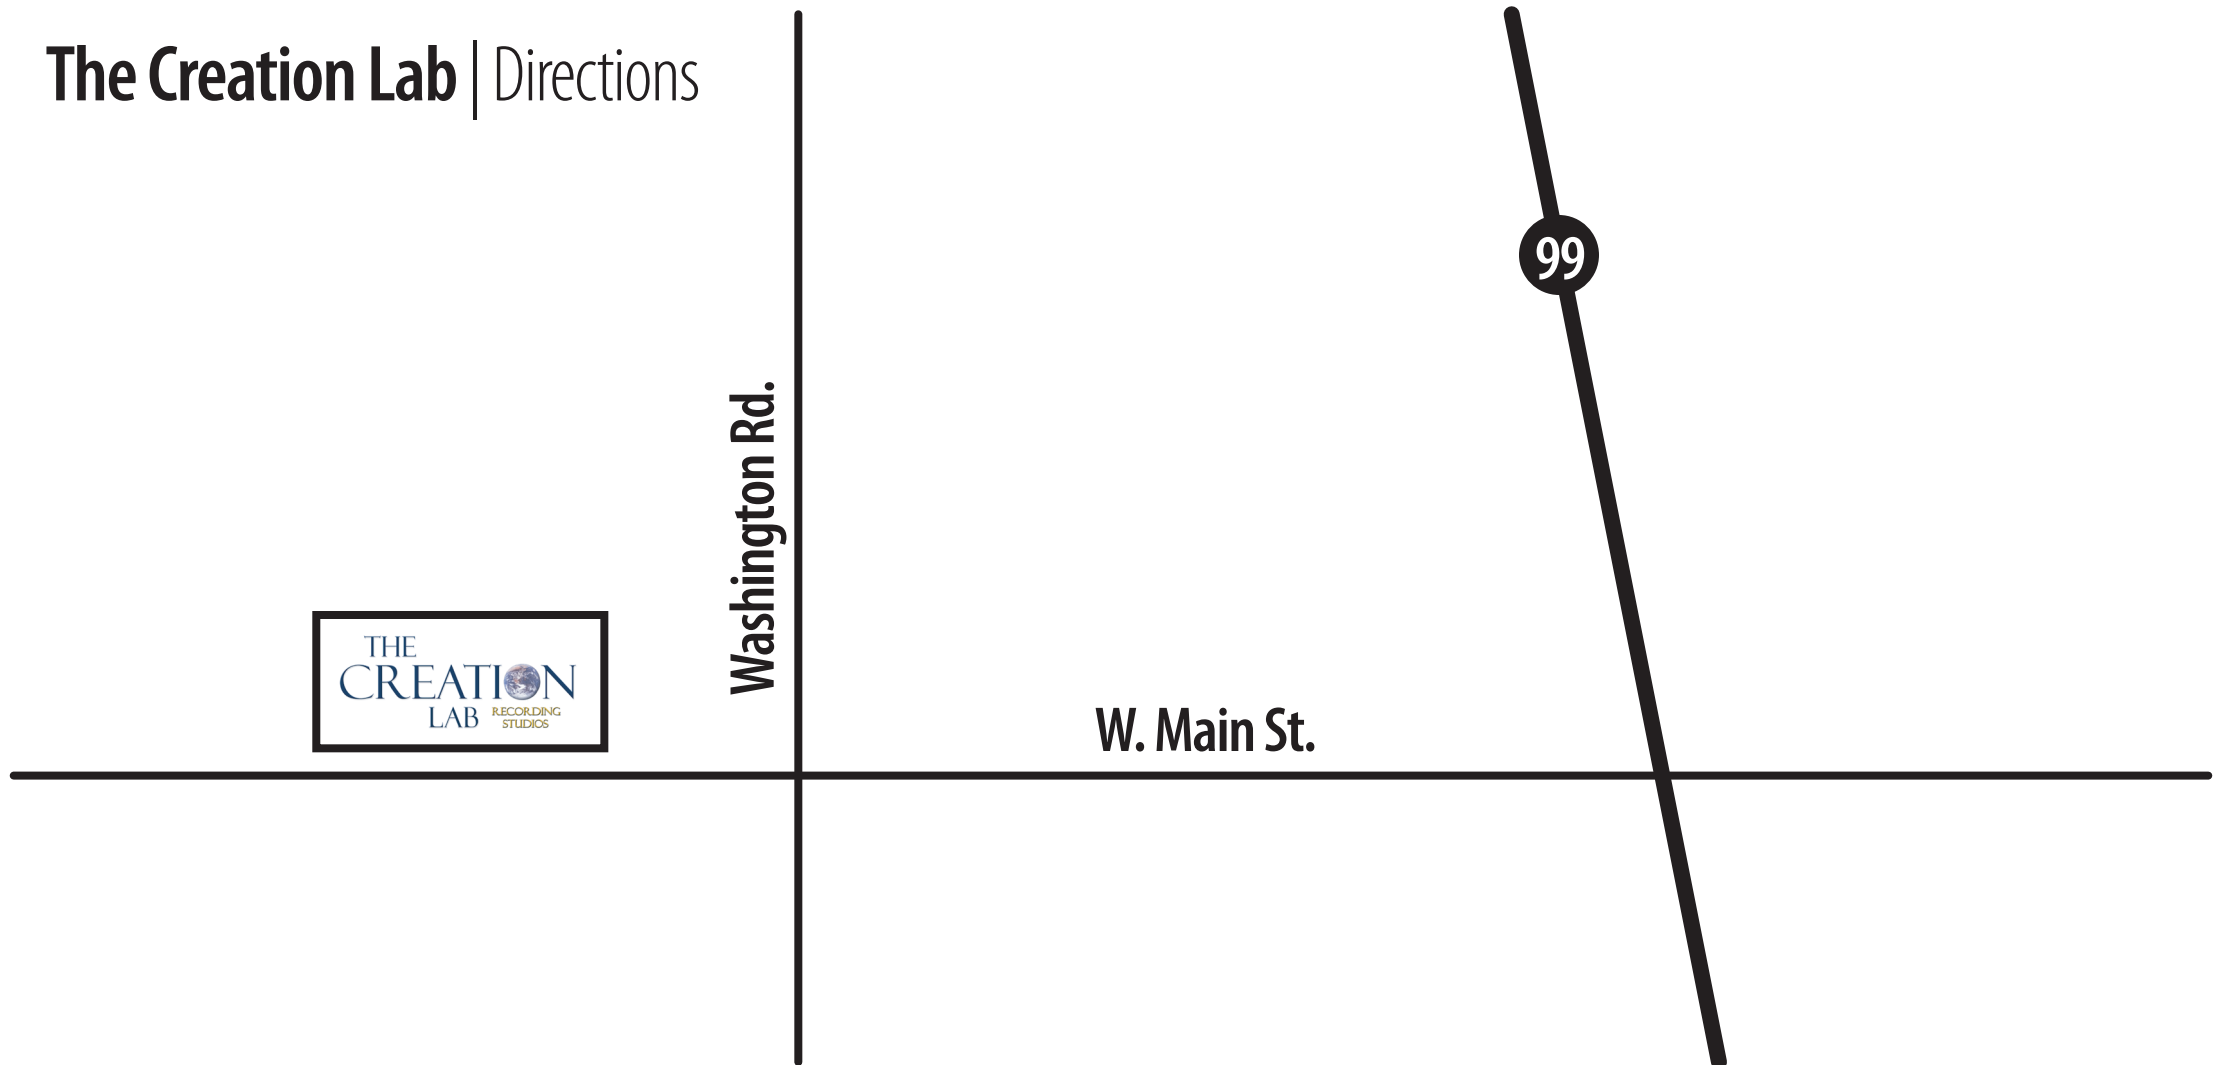

## The Creation Lab | Directions

**The Creation Lab Recording Studios** | 5107 West Main Street, Turlock, CA 95380

Take Highway 99 to the Main Street Exit in Turlock. The Creation Lab is located two miles west of Highway 99 on West Main Street. We are the second building on right past Washington Road. The entrance and parking are in the rear of the building and the studio is largely unmarked from the road for the privacy and security of our artists and equipment.